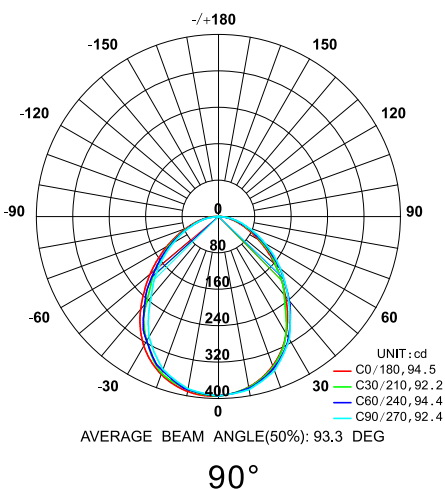

## Options

CCT	Beam Angle
3000K	90°
4000K	
5000k	
5700k	

## Specifications

Item	SL20W-01-G5
Solar Panel	20W/6V
Solar Cell	High Efficiency Monocrystalline Silicon
Battery	36AH/3.2V
Effi.	150Lm/W(Max)
Lamp Power	6W(Max)
Led	SMD 2835
CRI	>70
Lens	90°
Pole top diameter	Ø60-76.2mm
Lighting mode	Mode ON/A/B/C/OFF
Weight	4.10kg(9.04lbs)

## Photometry

## Dimensions(mm)