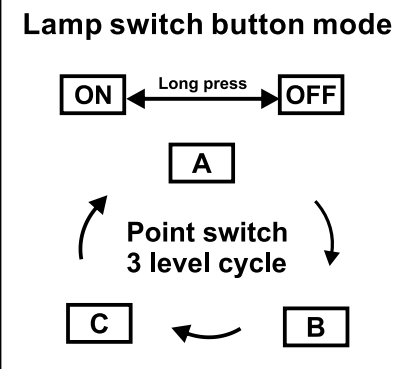

SL-01-G5 LED Solar Light

Dimensions(mm)

Model Options

Mode instructions

All modes can be chosen only when the battery has balance power .Lamps' light on <20lux

Switch instructions (Memory function program, will keep last mode when restart.)

Mode A : At night, T1:100%-3hr, T2:100%-2hr, T3: 80%-6hr, T4: 100%-1hr (Suitable for summer mode);

Mode B : At night, T1:100%-3hr, T2:80%-2hr, T3: 50%-6hr, T4: 100%-1hr (Suitable for spring and autumn mode);

Mode C : At night, T1:80%-3hr, T2:50%-2hr, T3: 20%-10hr (Suitable for winter mode);

ON : Light on , only at night;

OFF : Light off , no matter day or night;

Remarks:

- 1.Mode A/B/C is switched by tap press, ON/OFF function is switched by long press > 5s;
- 2.When the lamp is in the OFF position, the indicator light is off. At this time, the lamp can be charged normally, but the lamp will light on only when it is in ON position ;
- 3.The lights' light-on time depends on the clients' local time(light-on Light Level: <20lux).

Installation and use

Packing Spec

Item	Box			Carton		
	Measurement(mm)	Gross weight	Pcs/box	Measurement(mm)	Gross weight	Pcs/box
SL20W-01-G5	L565*W565*H190	5.70kg(12.6lbs)	1	/	/	/