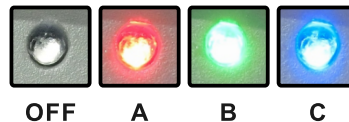

Remarks:

- 1.Mode A/B/C is switched by tap press, ON/OFF function is switched by long press > 5s;
- 2.When the lamp is in the OFF position, the indicator light is off. At this time, the lamp can be charged normally, but the lamp will light on only when it is in ON position ;
- 3.The lights' light-on time depends on the clients' local time(light-on Light Level: <20lux).