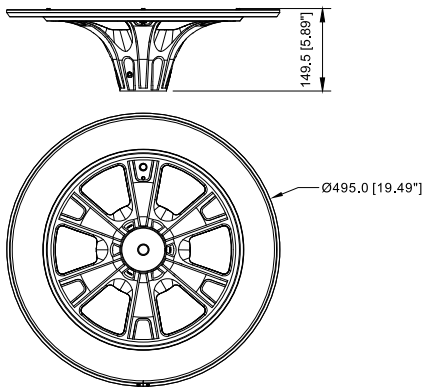

## Specifications

Item	SL20W-01-G5
Solar Panel	20W/6V
Solar Cell	High Efficiency Monocrystalline Silicon
Battery	36AH/3.2V
Effi.	150Lm/W(Max)
Lamp Power	6W(Max)
Led	SMD 2835
CRI	>70
Lens	90°
Pole top diameter	Ø60-76.2mm
Lighting mode	Mode ON/A/B/C/OFF
Weight	4.10kg(9.04lbs)

## Photometry

## Dimensions(mm)