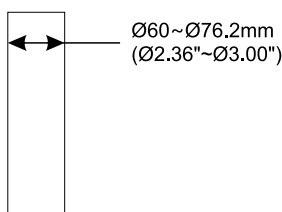

Installation and use

Packing Spec

Item	Box			Carton		
	Measurement(mm)	Gross weight	Pcs/box	Measurement(mm)	Gross weight	Pcs/box
SL20W-01-G5	L565*W565*H190	5.70kg(12.6lbs)	1	/	/	/